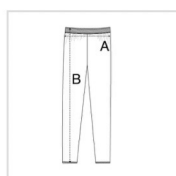

SW277

UNISEX SWEAT PANTS

-  - 17 - Black
-  - 13 - Sports Grey
-  - 57 - Deep Navy
-  - 84 - Dark Heather

Weight and Fabric:

- 280 GSM
- 80% Cotton, 20% Polyester
(Sports Grey 70% Cotton, 30% Polyester)

Description:

- Three Thread Brushed Fleece
- Elasticated Waist Band with Self-Coloured Draw Cord
- Elasticated Cuffs
- Side Pockets

Labelling:

- Starworld & Care Label

Size and Pack Information:

- Size S to 2XL
- Packs of 5pcs
- Cartons of 20pcs

Size (cm)	S	M	L	XL	2XL
A:Waist	28	32	34.5	37	40
B:Inseam	74	76	78	80	82

All Our Garments Have Been Tested and Are Suitable for All Major Printing Techniques.

Country of Origin: Egypt