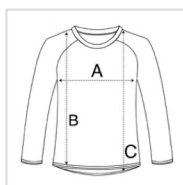

SW300LS

LONG SLEEVED SPORTS AND PERFORMANCE T-SHIRT

Weight and Fabric:

- 140 GSM
- 100% Textured Polyester

Description:

- Ultra Tech Moisture Wicking Action
- Crew Neck Comfort Finish
- Taped Back Neck
- Raglan Sleeves
- Contoured Drop Back Hem

Labelling:

- Starworld & Care Label

Size and Pack Information:

- Size S to 2XL
- Packs of 10pcs
- Cartons of 100pcs

- - 17 - Black
- - 03 - White

SIZE (CM)	S	M	L	XL	2XL
A:Chest	48	51	54	57	60
B:Front Length	68	70	72	74	76
C:Back Length	72	74	76	78	80