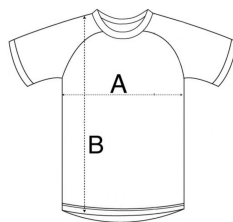

### Description:

- Football Mesh with 4-way Stretch
- Wicking, Quick Drying and Breathable
- Raglan Sleeves
- Relaxed Fit

### Size and Pack Information:

- Size S to 2XL
- Packs of 10pcs
- Cartons of 100pcs

- 85 - Fiesta Red
- 50 - Kelly Green
- 03 - White
- 105 - Turquoise
- 95 - Deep Black
- 59 - Deep Royal
- 12 - Navy Blue