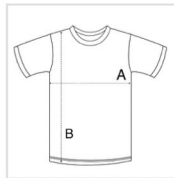

SW380

HEFTY TEE

**Weight and Fabric:**

- 180 GSM
- 100% Combed Cotton

**Description:**

- Crew Neck Comfort
- Taped Back Neck

**Labelling:**

- Starworld & Care Label

**Size and Pack Information:**

- Size S to 3XL
- Packs of 10pcs
- Cartons of 100pcs

- - 03 - White
- - 17 - Black
- - 57 - Deep Navy
- - 09 - Heather Grey
- - 55 - Bright Red
- - 59 - Deep Royal
- - 07 - Charcoal
- - 05 - Burgundy
- - 93 - White Slub
- - 94 - Black Slub

SIZE (CM)	S	M	L	XL	2XL	3XL
A:Flat Chest	50	53	56	59	62	65
B:Length	70	72	74	76	78	80

All Our Garments Have Been Tested and Are Suitable for All Major Printing Techniques.

**Country of Origin: Egypt**